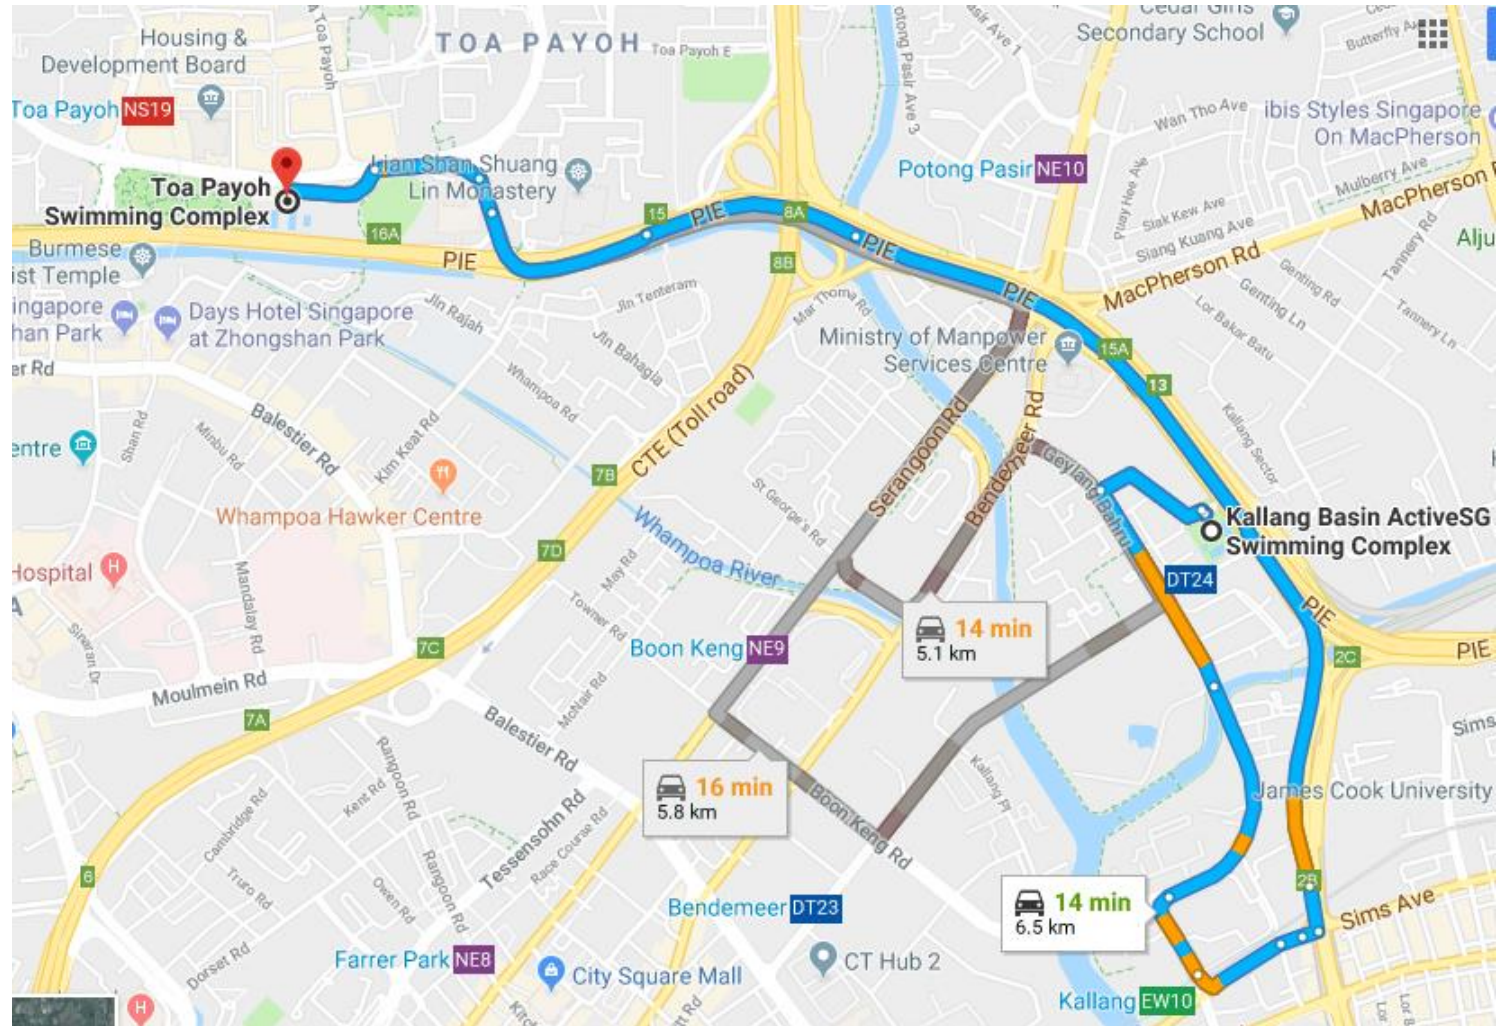

Kallang Basin Swimming Complex → Geylang East Swimming Complex

Mode of Transportation:

- **By Car** travelling : **4.3km** via Sims Ave
- Uber/ Grab / Taxi
- **Bus Services** from KBSC:
 - **Service No: 26 , 61,154**
 - **Bus 26:** Depart from KB Blk 73, 9 stop alight at Blk 134 Aljunied, walk to GESC 10 Mins.
 - **Bus 61:** Depart from KB Blk 68, 11 stop alight Machperson Sec Sch, walk to GESC 11 Mins.
- **By Train:** Downtown Line
 - Geylang Bahru Mrt → Macpherson Mrt, walk to GESC 11 Mins.
 - Geylang Bahru Mrt → Mattar Mrt, walk to Blk 14, Bus Service 154, (6 stop) alight at Cisco Centre, walk to GESC 5 Mins.

- **Bus 140** : Depart from KB Blk 73, (3 stop) alight at Blk 3B, Aft Lor 1 Geylang take **Bus 12** , (4 stop) to Bef Wilkinson Road alight, walk 3 mins to Katong SC.

- **Bus 26**: Depart from KB Blk 73,(5 stop) alight at Aft Lor 1 Geylang, Bus 31 (2 stop) Mountbatten Voc Sch (2 stop) Bef Wilkinson Rd, 3 mins walk to Katong SC.

- **By Train**: Downtown Line

- -Geylang Bahru Mrt → Macpherson Mrt, Circle Line Station to Mountbatten Mrt (3 stop) alight, walk 10 mins to Katong SC

- Geylang Bahru Mrt → Bencoolen Mrt, take Bus 14 from Rendezvous Hotel (8 stop) alight at Bef Wilkinson Rd, 3 mins to Katong Sc

Kallang Basin Swimming Complex → Jalan Besar Swimming Complex

Mode of Transportation:

- **By Car** travelling : **3.2km** via Kallang Bahru
- Uber/ Grab / Taxi
- **Bus Services** from KBSC:
 - **Service No: 23,61,65,66,107,857**
 - **Bus 23,65,66 & 857** : Depart from KB Blk 54, (5 stop) alight at Aft Allenby Rd, 1 min walk to JBSC.
 - **Bus 61,107**: Depart from KB Blk 73 (4 stop) alight at Aft Kallang Bahru, 7 min walk to JBSC.
- **By Train**: Downtown Line
- -Geylang Bahru Mrt → Bendemeer Mrt alight, 9 min walk to JBSC.