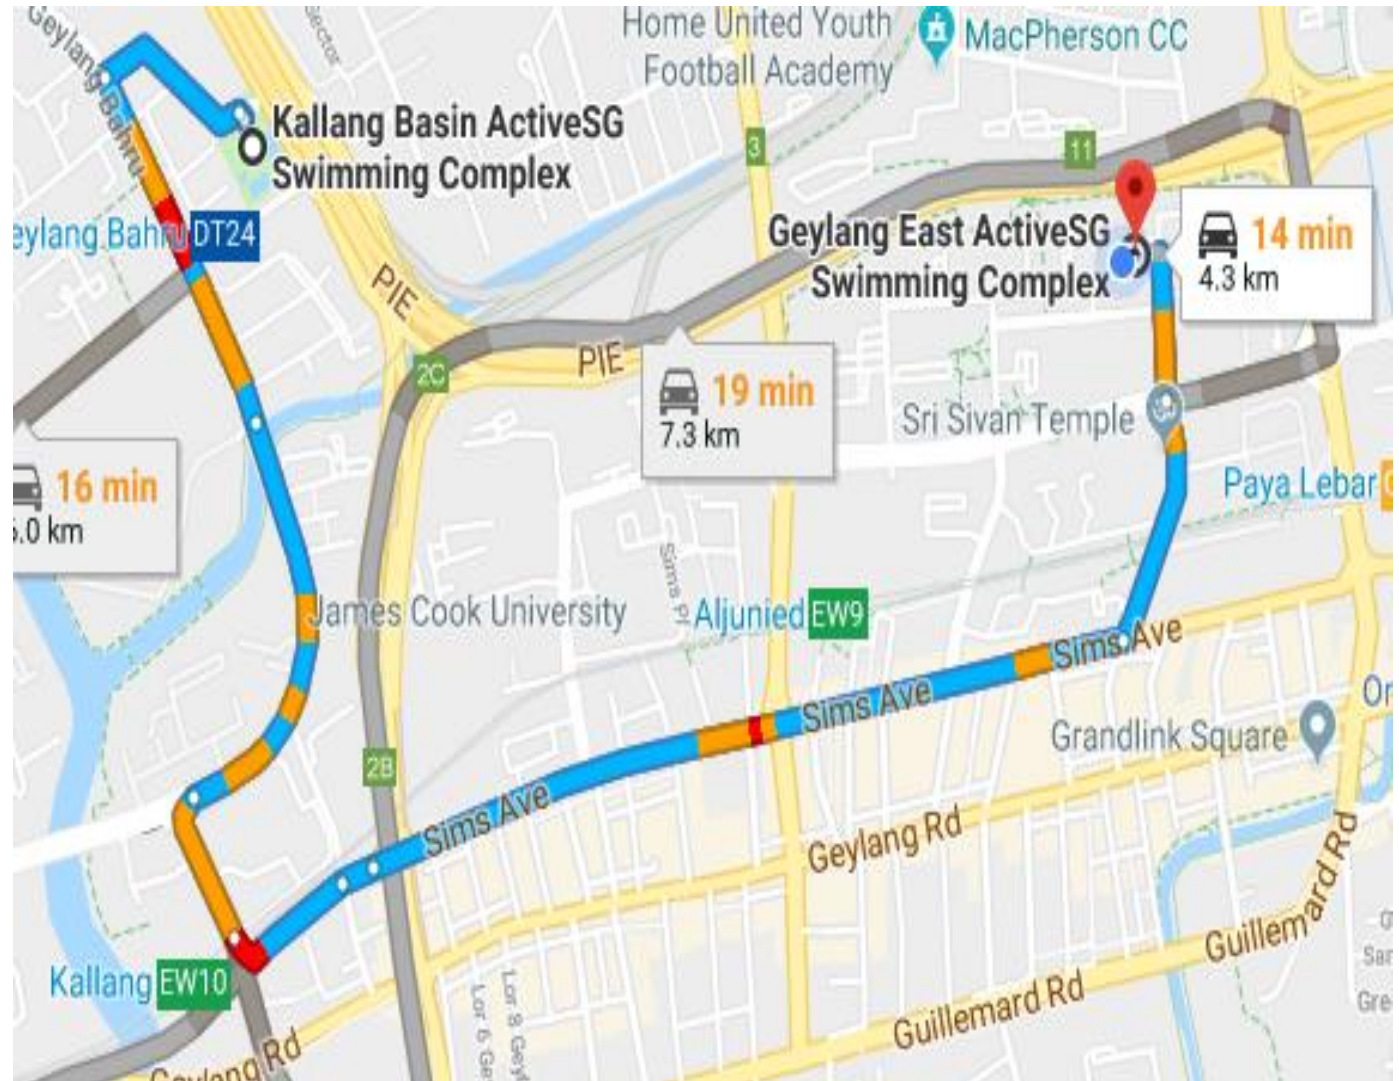

Kallang Basin Swimming Complex → Geylang East Swimming Complex

Mode of Transportation:

- **By Car** travelling : **4.3km** via Sims Ave
- Uber/ Grab / Taxi
- **Bus Services** from KBSC:
 - **Service No: 26 , 61,154**
 - **Bus 26:** Depart from KB Blk 73, 9 stop alight at Blk 134 Aljunied, walk to GESC 10 Mins.
 - **Bus 61:** Depart from KB Blk 68, 11 stop alight Machperson Sec Sch, walk to GESC 11 Mins.
- **By Train:** Downtown Line
 - Geylang Bahru Mrt → Macpherson Mrt, walk to GESC 11 Mins.
 - Geylang Bahru Mrt → Mattar Mrt, walk to Blk 14, Bus Service 154, (6 stop) alight at Cisco Centre, walk to GESC 5 Mins.

Kallang Basin Swimming Complex → Katong Swimming Complex

Mode of Transportation:

- **By Car** travelling : **4.2km** via Mountbatten Rd
- Uber/ Grab / Taxi

- **Bus Services** from KBSC:

- **Service No: 140, 26,**

- **By Train**: Downtown Line

- -Geylang Bahru Mrt → Macpherson Mrt, Circle Line Station to Mountbatten Mrt (3 stop) alight, walk 10 mins to Katong SC

- Geylang Bahru Mrt → Bencoolen Mrt, take Bus 14 from Rendezvous Hotel (8 stop) alight at Bef Wilkinson Rd, 3 mins to Katong Sc

Kallang Basin Swimming Complex → Jalan Besar Swimming Complex

Mode of Transportation:

- **By Car** travelling : **3.2km** via Kallang Bahru
- Uber/ Grab / Taxi
- **Bus Services** from KBSC:
 - **Service No: 23,61,65,66,107,857**
 - **Bus 23,65,66 & 857** : Depart from KB Blk 54, (5 stop) alight at Aft Allenby Rd, 1 min walk to JBSC.
 - **Bus 61,107**: Depart from KB Blk 73 (4 stop) alight at Aft Kallang Bahru, 7 min walk to JBSC.
- **By Train**: Downtown Line
- -Geylang Bahru Mrt → Bendemeer Mrt alight, 9 min walk to JBSC.