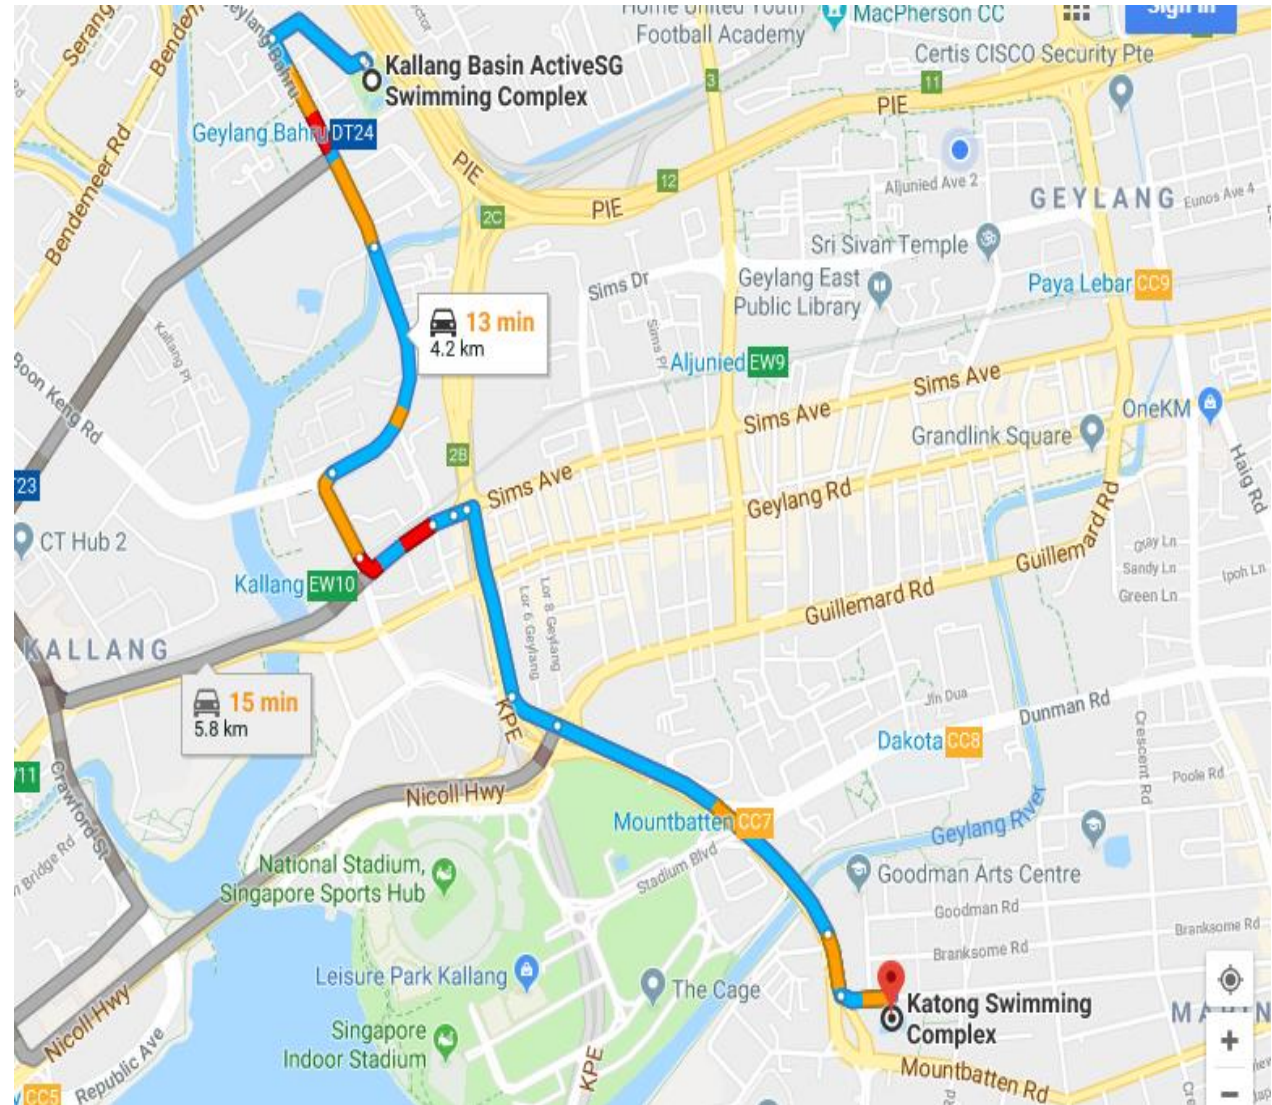

Kallang Basin Swimming Complex → Geylang East Swimming Complex

Mode of Transportation:

- **By Car** travelling : **4.3km** via Sims Ave
- Uber/ Grab / Taxi
- **Bus Services** from KBSC:
 - **Service No: 26 , 61,154**
 - **Bus 26:** Depart from KB Blk 73, 9 stop alight at Blk 134 Aljunied, walk to GESC 10 Mins.
 - **Bus 61:** Depart from KB Blk 68, 11 stop alight Machperson Sec Sch, walk to GESC 11 Mins.
- **By Train:** Downtown Line
 - Geylang Bahru Mrt → Macpherson Mrt, walk to GESC 11 Mins.
 - Geylang Bahru Mrt → Mattar Mrt, walk to Blk 14, Bus Service 154, (6 stop) alight at Cisco Centre, walk to GESC 5 Mins.

Kallang Basin Swimming Complex → Katong Swimming Complex

Mode of Transportation:

- **By Car** travelling : **4.2km** via Mountbatten Rd
- Uber/ Grab / Taxi

- **Bus Services** from KBSC:

- **Service No: 140, 26,**

- **Bus 140** : Depart from KB Blk 73, (3 stop) alight at Blk 3B, Aft Lor 1 Geylang take **Bus 12** , (4 stop) to Bef Wilkinson Road alight, walk 3 mins to Katong SC.

- **Bus 26**: Depart from KB Blk 73,(5 stop) alight at Aft Lor 1 Geylang, Bus 31 (2 stop) Mountbatten Voc Sch (2 stop) Bef Wilkinson Rd, 3 mins walk to Katong SC.

- **By Train**: Downtown Line

- -Geylang Bahru Mrt → Macpherson Mrt, Circle Line Station to Mountbatten Mrt (3 stop) alight, walk 10 mins to Katong SC

- Geylang Bahru Mrt → Bencoolen Mrt, take Bus 14 from Rendezvous Hotel (8 stop) alight at Bef Wilkinson Rd, 3 mins to Katong Sc